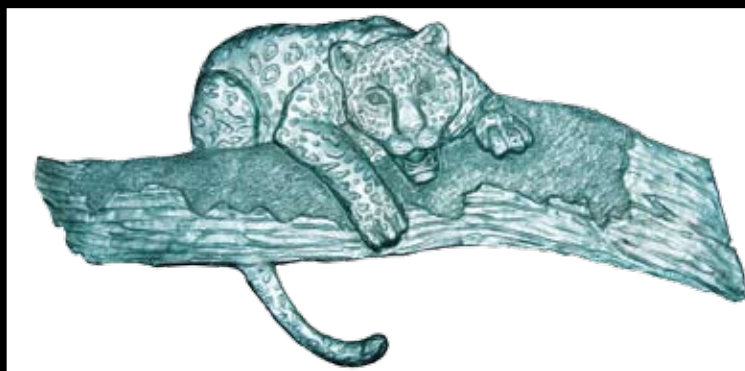

T1028
"XXXXXXXXXX"
4" x 4"
XXXXXXXXXX